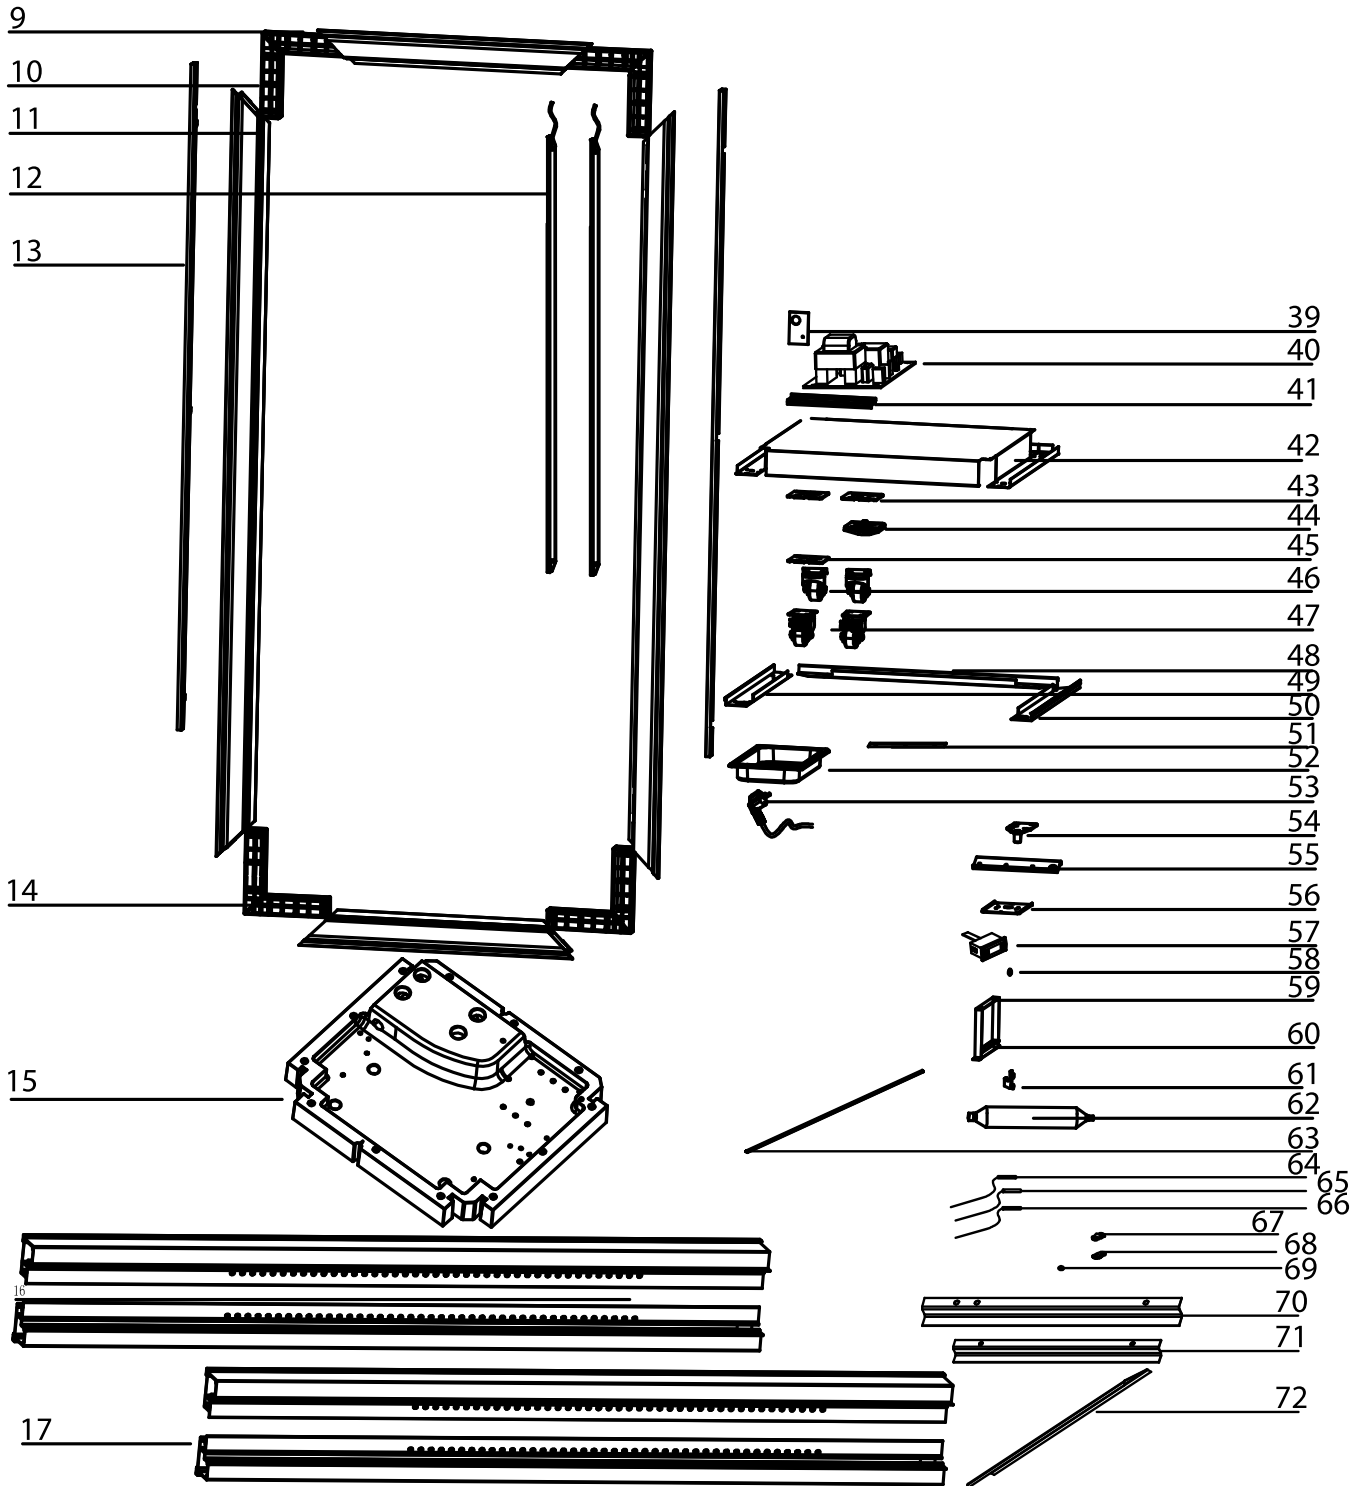

Parts Breakdown

Model WC-CN-0400 43458

Parts Breakdown

Model WC-CN-0400 43458

Parts Breakdown

Model WC-CN-0400 43458

Item No.	Description	Position	Item No.	Description	Position	Item No.	Description	Position
60516	Upper Cover Panel for 43458	1	60540	Side Glass for 43458	25	60564	Glass Left Decoration for 43458	49
60517	Up Front Panel for 43458	2	60541	Right Evaporator Air Deflector for 43458	26	60565	Glass Right Decoration for 43458	50
60518	Condenser Flange for 43458	3	60542	Left Evaporator Air Deflector for 43458	27	60566	Front Panel Connection for 43458	51
60519	Condenser for 43458	4	60543	Up Front Panel Foam for 43458	28	60098	1/3 GN Pan for 43458	52
71514	Switch for 43458	5	60544	Condenser Air Bleeder Cap for 43458	29	60568	Power Cord for 43458	53
60521	Display Label for 43458	6	60545	Air Inlet Panel for 43458	30	60569	Upper Door Bolt Fastener for 43458	54
60522	Thermostat Bracket for 43458	7	60137	Controller Box for 43458	31	60570	Upper Door Frame Fastener for 43458	55
60523	Bottom Base of Compressor for 43458	8	60136	Controller Panel for 43458	32	60571	Motor Fixing Plate for 43458	56
60524	Upper and Bottom Door Frame for 43458	9	60548	Evaporator Flange for 43458	33	60572	Temperature Display for 43458	57
60525	Door Frame Square Connector (Big Angle) for 43458	10	60549	Evaporator for 43458	34	60573	Line Protector Ring for 43458	58
60526	Around the Door Frame for 43458	11	60550	Fence Frame for 43458	35	60574	Condenser Briquetting for 43458	59
60527	LED Lights for 43458	12	60551	Drip Tray for 43458	36	60575	Condenser Shim for 43458	60
60528	Front Pole Decoration for 43458	13	60552	Power Actuator for 43458	37	60576	Shelf Clip for 43458	61
60529	Door Frame Square Connector (Small Angle) for 43458	14	60553	Power Line Lock Part for 43458	38	60577	Dry Filter for 43458	62
60530	Condenser Foam for 43458	15	60554	Power Line Lock Panel for 43458	39	60578	Strip Seal for 43458	63
60531	Rear Left and Right Poles for 43458	16	60555	Main Circuit Board for 43458	40	60579	Temperature Probe for 43458	64
60532	Front Left and Right Poles for 43458	17	60556	Bottom Door Frame Fixing Plate for 43458	41	60580	Defrost Probe for 43458	65
60533	Compressor Capacitance Supporter for 43458	18	60557	Base for 43458	42	60581	High Temperature Probe for 43458	66
60534	Compressor for 43458	19	60558	Left and Right Wheel Shim for 43458	43	61245	Wire Clip Cover for 43458	67
60535	Back Glass for 43458	20	60559	Wheel Shim Fixed Stopple for 43458	44	61246	Wire Clip Holder for 43458	68
60536	Upper Fan Blade for 43458	21	60560	Front Left Wheel Shim for 43458	45	60582	Plane Bearing for 43458	69
60537	Fan Motor for 43458	22	60561	Rear Wheels for 43458	46	60583	Side Rail for Water Tray for 43458	70
60538	Base Fan Blade for 43458	23	60562	Front Wheels for 43458	47	60584	Support Bar for Water Tray for 43458	71
60539	Door Glass for 43458	24	60563	Glass Rear Decoration for 43458	48	60585	Left and Right Stainless Steel Door Strip for 43458	72