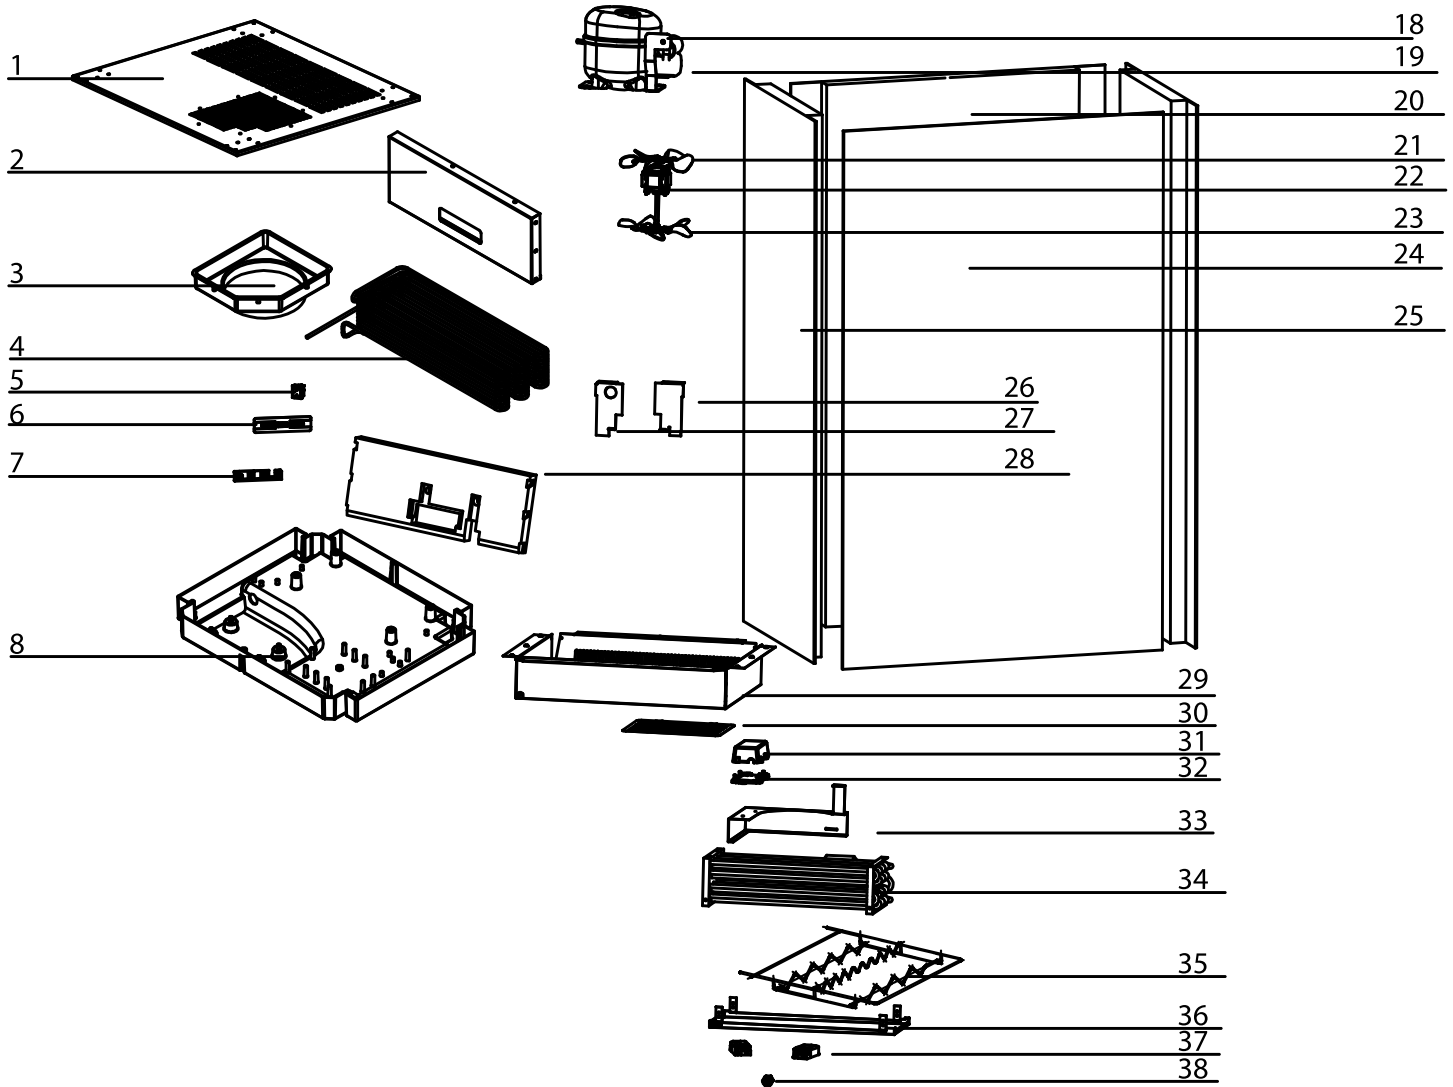

Parts Breakdown

Model WC-CN-0400 43458

Parts Breakdown

Model WC-CN-0400 43458

Parts Breakdown

Model WC-CN-0400 43458

Item No.	Description	Position	Item No.	Description	Position	Item No.	Description	Position
60516	Upper Cover Panel for 43458	1	60540	Side Glass for 43458	25	60564	Glass Left Decoration for 43458	49
60517	Up Front Panel for 43458	2	60541	Right Evaporator Air Deflector for 43458	26	60565	Glass Right Decoration for 43458	50
60518	Condenser Flange for 43458	3	60542	Left Evaporator Air Deflector for 43458	27	60566	Front Panel Connection for 43458	51
60519	Condenser for 43458	4	60543	Up Front Panel Foam for 43458	28	60098	1/3 GN Pan for 43458	52
71514	Switch for 43458	5	60544	Condenser Air Bleeder Cap for 43458	29	60568	Power Cord for 43458	53
60521	Display Label for 43458	6	60545	Air Inlet Panel for 43458	30	60569	Upper Door Bolt Fastener for 43458	54
60522	Thermostat Bracket for 43458	7	60137	Controller Box for 43458	31	60570	Upper Door Frame Fastener for 43458	55
60523	Bottom Base of Compressor for 43458	8	60136	Controller Panel for 43458	32	60571	Motor Fixing Plate for 43458	56
60524	Upper and Bottom Door Frame for 43458	9	60548	Evaporator Flange for 43458	33	60572	Temperature Display for 43458	57
60525	Door Frame Square Connector (Big Angle) for 43458	10	60549	Evaporator for 43458	34	60573	Line Protector Ring for 43458	58
60526	Around the Door Frame for 43458	11	60550	Fence Frame for 43458	35	60574	Condenser Briquetting for 43458	59
60527	LED Lights for 43458	12	60551	Drip Tray for 43458	36	60575	Condenser Shim for 43458	60
60528	Front Pole Decoration for 43458	13	60552	Power Actuator for 43458	37	60576	Shelf Clip for 43458	61
60529	Door Frame Square Connector (Small Angle) for 43458	14	60553	Power Line Lock Part for 43458	38	60577	Dry Filter for 43458	62
60530	Condenser Foam for 43458	15	60554	Power Line Lock Panel for 43458	39	60578	Strip Seal for 43458	63
60531	Rear Left and Right Poles for 43458	16	60555	Main Circuit Board for 43458	40	60579	Temperature Probe for 43458	64
60532	Front Left and Right Poles for 43458	17	60556	Bottom Door Frame Fixing Plate for 43458	41	60580	Defrost Probe for 43458	65
60533	Compressor Capacitance Supporter for 43458	18	60557	Base for 43458	42	60581	High Temperature Probe for 43458	66
60534	Compressor for 43458	19	60558	Left and Right Wheel Shim for 43458	43	61245	Wire Clip Cover for 43458	67
60535	Back Glass for 43458	20	60559	Wheel Shim Fixed Stopple for 43458	44	61246	Wire Clip Holder for 43458	68
60536	Upper Fan Blade for 43458	21	60560	Front Left Wheel Shim for 43458	45	60582	Plane Bearing for 43458	69
60537	Fan Motor for 43458	22	60561	Rear Wheels for 43458	46	60583	Side Rail for Water Tray for 43458	70
60538	Base Fan Blade for 43458	23	60562	Front Wheels for 43458	47	60584	Support Bar for Water Tray for 43458	71
60539	Door Glass for 43458	24	60563	Glass Rear Decoration for 43458	48	60585	Left and Right Stainless Steel Door Strip for 43458	72